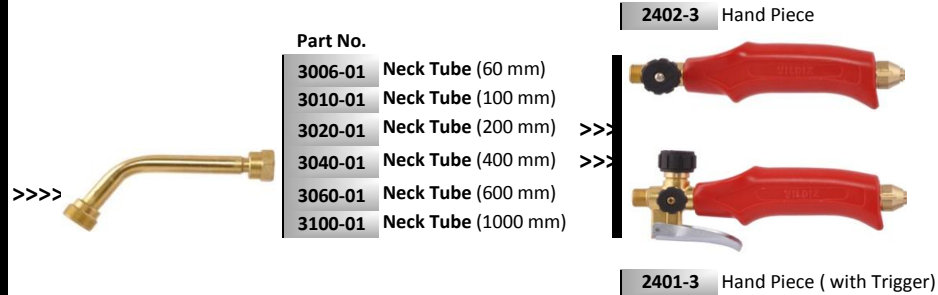

Gameco (NSW) Pty Ltd

The Gas Equipment Specialists ®

Part No.	Flame
3214-01	2.5 cm 20 gr/hr
3217-01	3.0 cm 80 gr/hr
3219-01	4.5 cm 125 gr/hr
3222-01	15 cm 280 gr/hr
3128-01	20 cm 435 gr/hr
3135-01	25 cm 1600 gr/hr
3445-01	40 cm 2500 gr/hr
3457-01	49 cm 5500 gr/hr
3463-01	52 cm 6700 gr/hr
35038	125 gr/hr
35040	200 gr/hr

Gameco Hand Held Burners & Accessories

Tradesman Quality

89122	2 mtr Hose c/w 3/8" BSP L/H x 1/4" Male BSP
89124	4 mtr Hose c/w 3/8" BSP L/H x 1/4" Male BSP
89126	6 mtr Hose c/w 3/8" BSP L/H x 1/4" Male BSP
891210	10 mtr Hose c/w 3/8" BSP L/H x 1/4" Male BSP